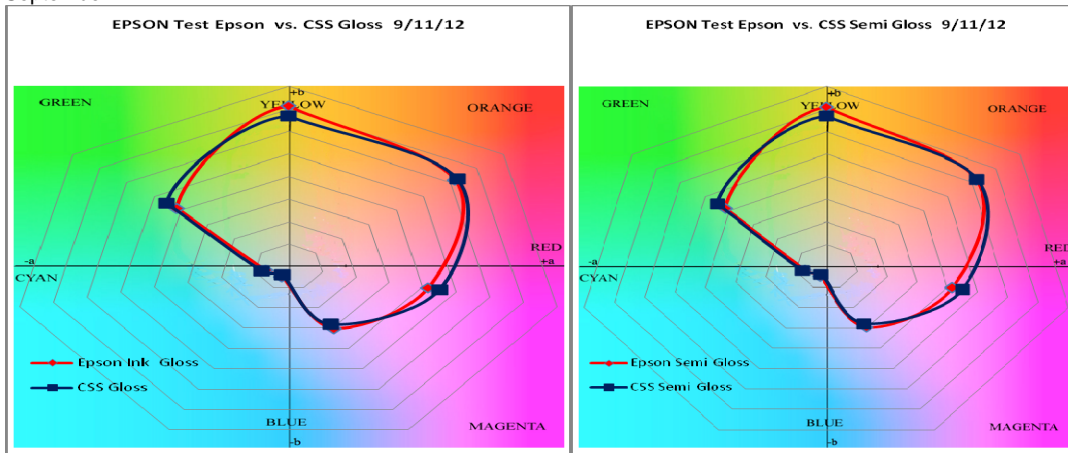

Technical Data Sheet

CHAMPION CSS Inks

For Epson* 4800; 4880; 7800/9800;
7880/9880; 4000/7600/9600 Printers

September 14

* Epson® is a registered trademark of Epson Inc.

Next Generation Champion CSS Inks

Champion Colour Specialist Series (CSS) Next Generation Epson K3 series wide format inks are designed to work with these printers. The specially formulated encapsulated pigmented inks will provide the ultimate in photo quality printing, with smooth colour transitions and a wide colour gamut exactly matching the original ink set when using Epson media and Epson recommended drivers/profiles..

Features

Champion Colour Specialist Series (CSS) HDR series wide format inks are the ideal drop-in replacements and match the exacting colour gamut of the original OEM ink. **CSS inks** can be introduced without any interruption of workflow or requiring profiles to be modified or re-written when using Epson media and Epson recommended profiles. **CSS inks** can be inserted as each colour of the OEM ink runs out – a truly “plug & play” solution.